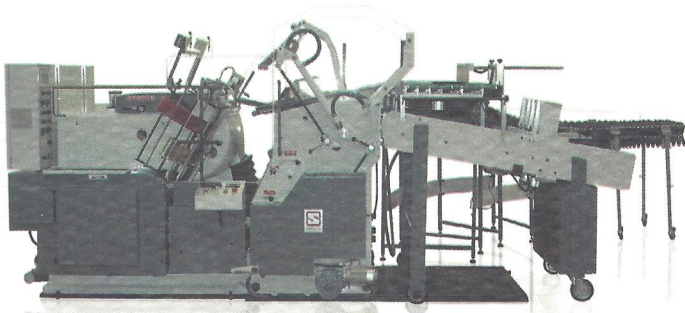

WITH "HIGH PILE" STACKER

Conveyor of worked material to pallet

"INTRODUTTORE"

Per copertine rigide alimentazione e scarico in continuo

"BOOK FEEDER"

Feeds Book Cases in continuous (up to 5mm (0,20") thickness); with automatic delivery

Modello D 56x74

FOGLIO

AUTOLUBRIFICATE

142 cm
56"

198 cm
11'6"

2,60 m

102"
3,50 m
6'6"

CLOSED