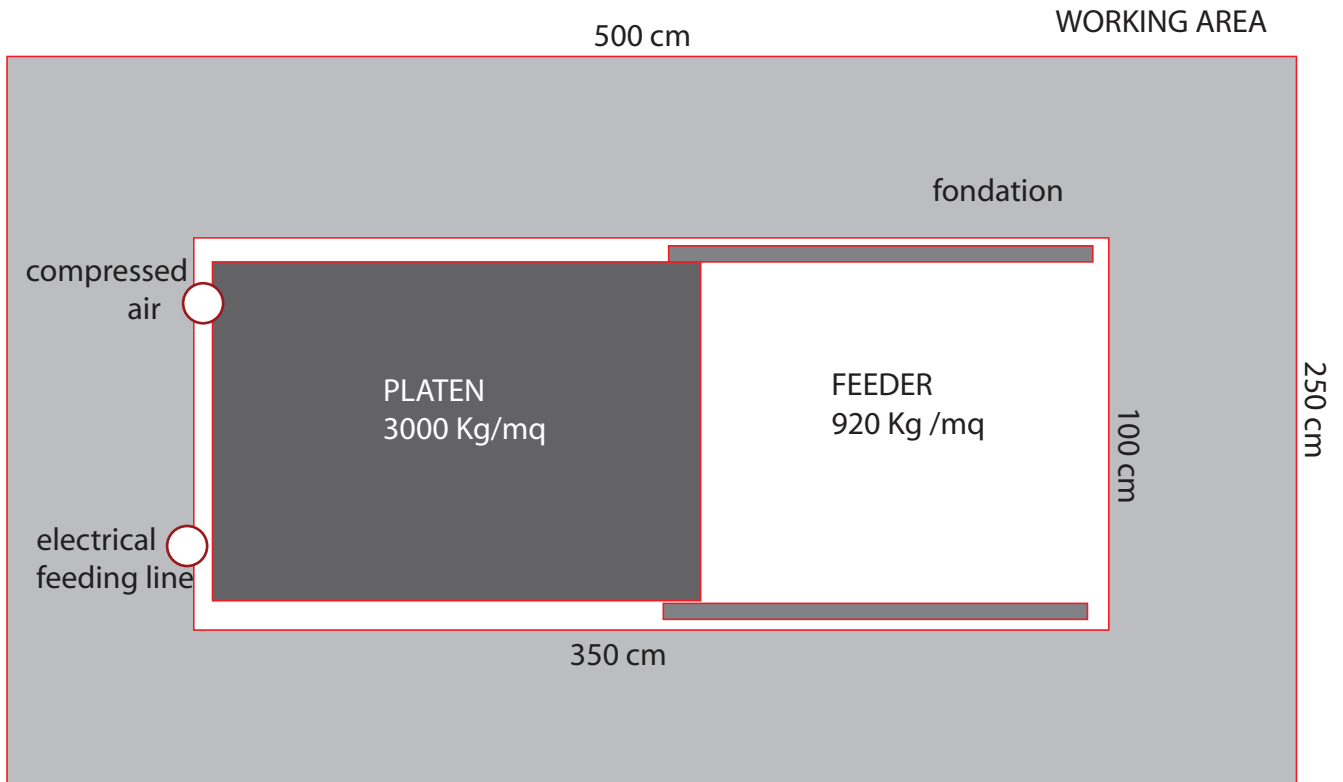

LAYOUT FOR FUB MOD. BASIC AND GOLD

Maximum Height: 198 cm