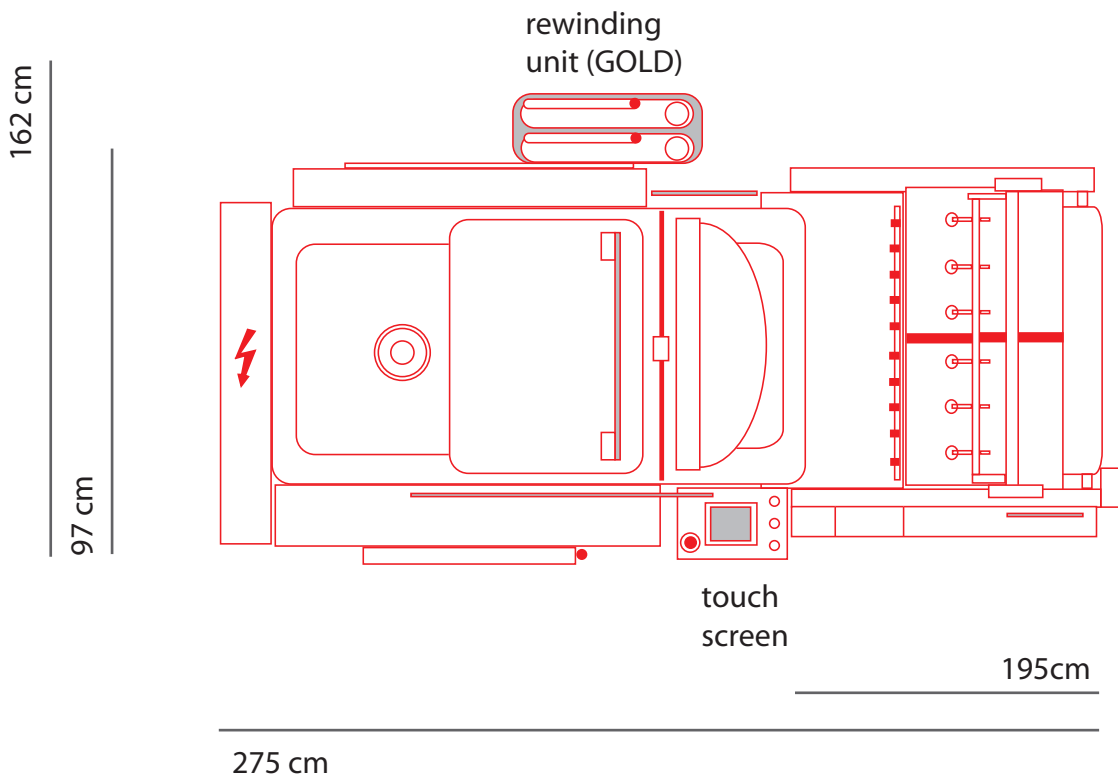

LAYOUT FOR FUB MOD. BASIC AND GOLD

Maximum Height: 198 cm